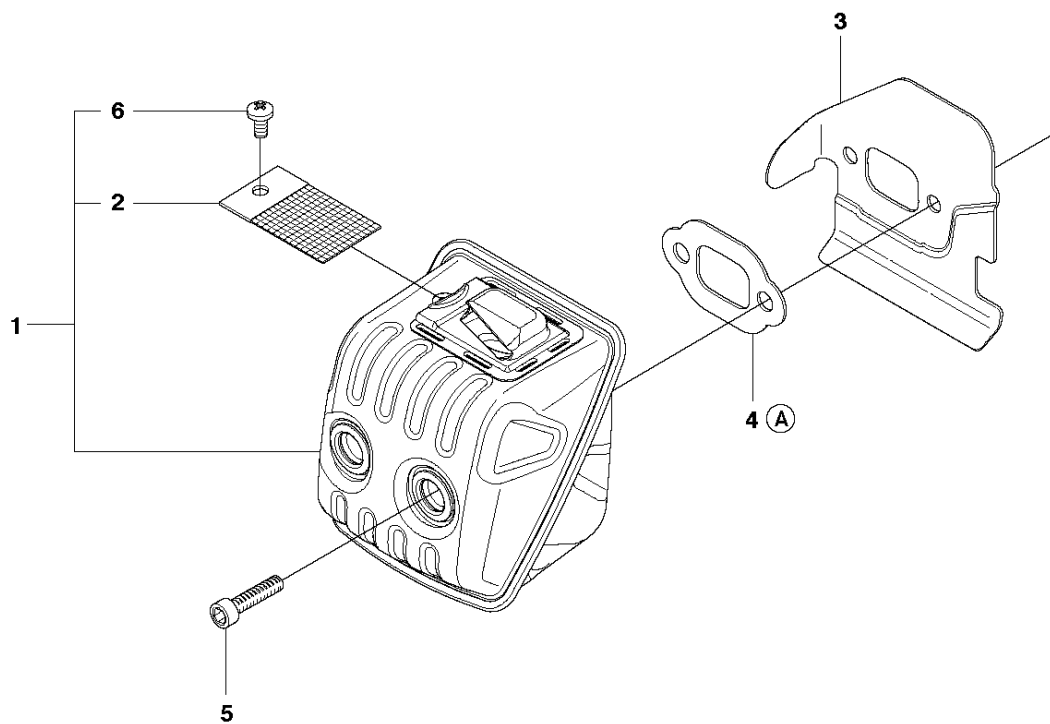

F 435 II, 435e II
MUFFLER

7

(A) 504 79 40-01
Set of gaskets

MUFFLER

435 II

Ref	Part no.	Description	Remark	Qty	Kit
1	544 14 77-02	MUFFLER ASSY		1	
2	579 75 33-01	SCREEN		1	1
3	501 32 31-01	HEAT DEFLECTOR		1	
4	579 75 31-01	GASKET		1	7
5	725 53 68-55	SCREW IHSCM		2	
6	724 12 87-59	SCREW CRPANM		1	1
7	504 79 40-01	GASKET		1