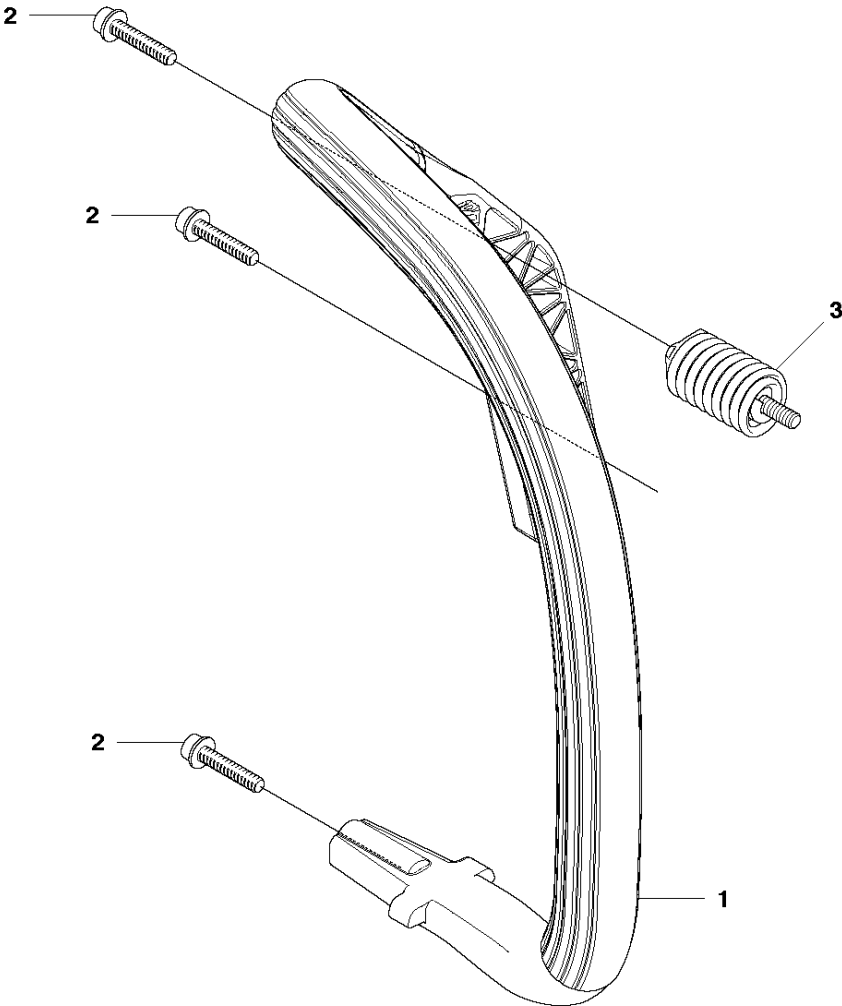

M 435 II, 435e II
HANDLE

Ref	Part no.	Description	Remark	Qty	Kit
1	544 28 40-01	FRONT HANDLE		1	
2	503 21 88-76	SCREW IHSCFT		3	
3	503 89 83-01	ANTIVIBRATION ELEMENT		1