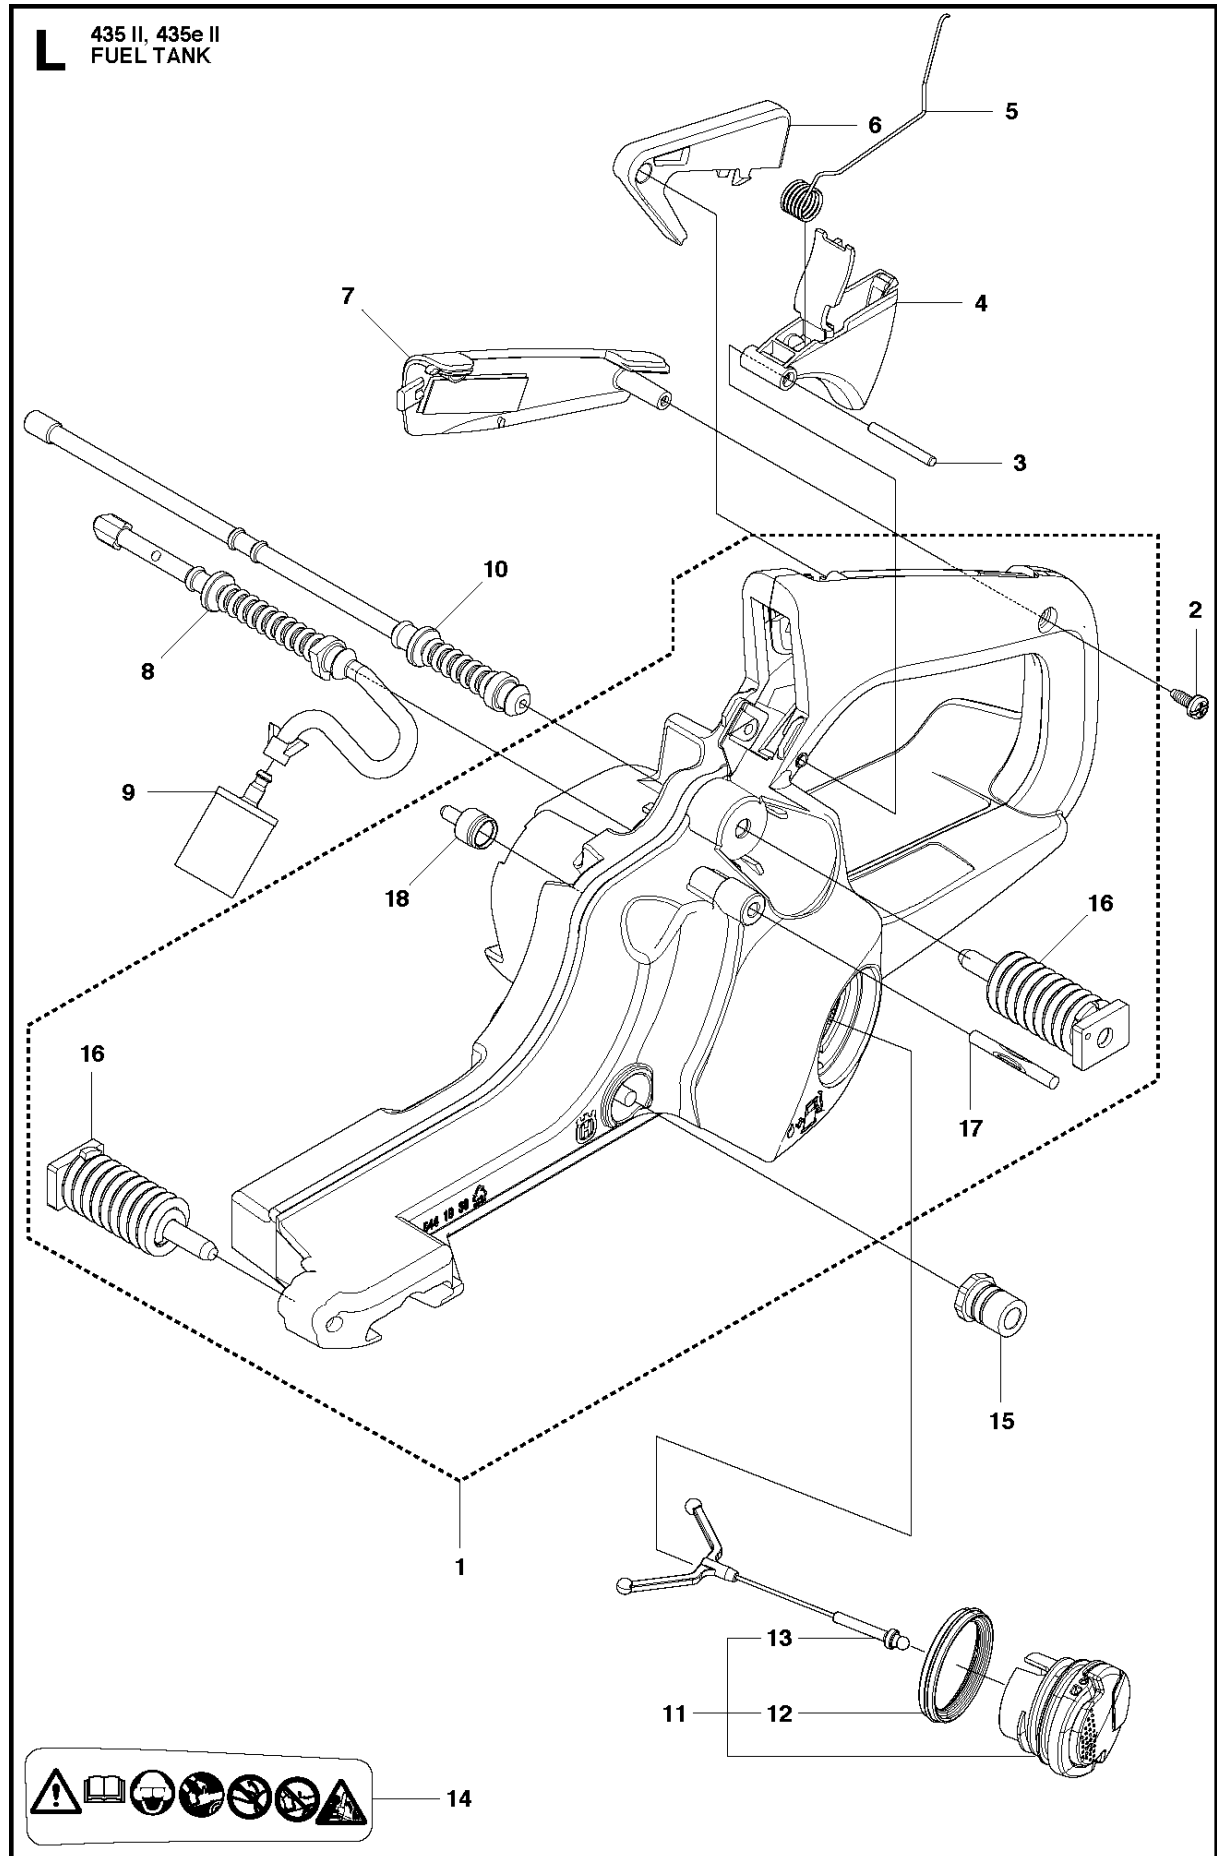

FUEL TANK

435 II

Ref	Part no.	Description	Remark	Qty	Kit
1	544 19 38-05	FUEL TANK		1	
2	503 21 28-10	SCREW CCRPANT		1	
3	720 18 25-20	PARALLEL PIN		1	
4	544 96 85-01	THROTTLE CONTROL		1	
5	544 09 99-01	SPRING		1	
6	579 23 94-01	THROTTLE LOCKOUT		1	
7	544 28 49-01	HANDLE INSERT		1	
8	578 76 43-01	FUEL HOSE		1	
9	503 44 32-01	FILTER		1	
10	577 53 51-01	RETURN HOSE		1	
11	522 62 00-01	TANK CAP ASSY		1	
12	537 21 50-01	SEALING		1	11
13	503 57 89-01	HOLDER		1	11
14	544 37 50-01	LABEL		1	
15	501 00 76-01	LATERAL SUPPORT		1	
16	504 79 56-01	ANTIVIBRATION ELEMENT		2	1
17	721 12 63-39	GROOVED PIN		1	1
18	537 35 95-01	TANK VENT ASSY		1	1