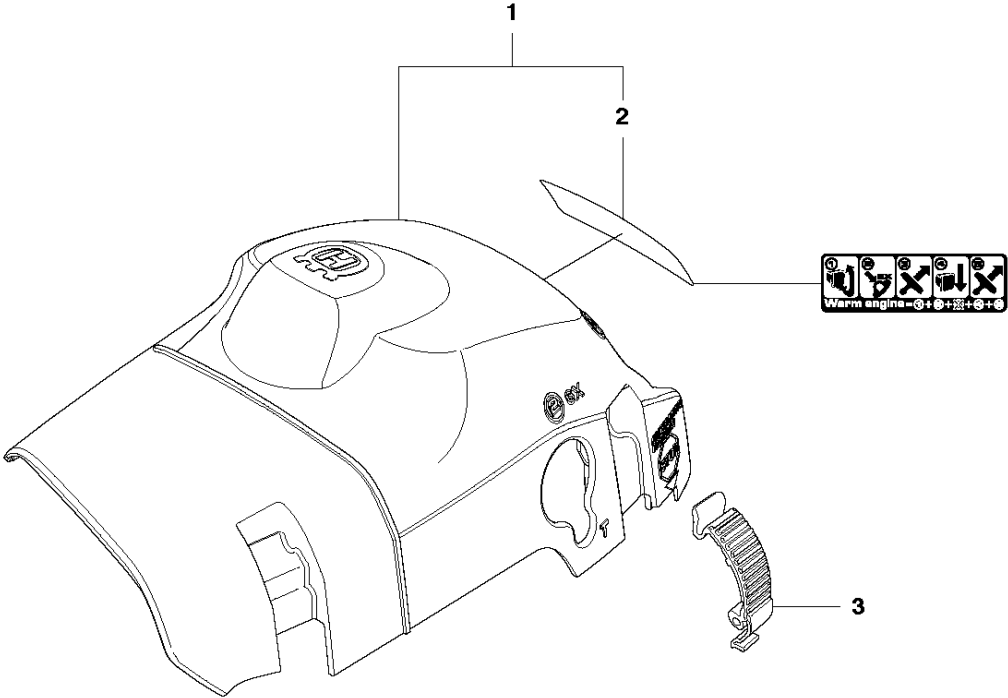

C 435 II, 435e II
CYLINDER COVER

CYLINDER COVER

435 II

Ref	Part no.	Description	Remark	Qty	Kit
1	504 79 02-01	CYLINDER COVER ASSY		1	
2	522 73 60-01	LABEL		1	1
3	503 89 47-01	SNAP		3