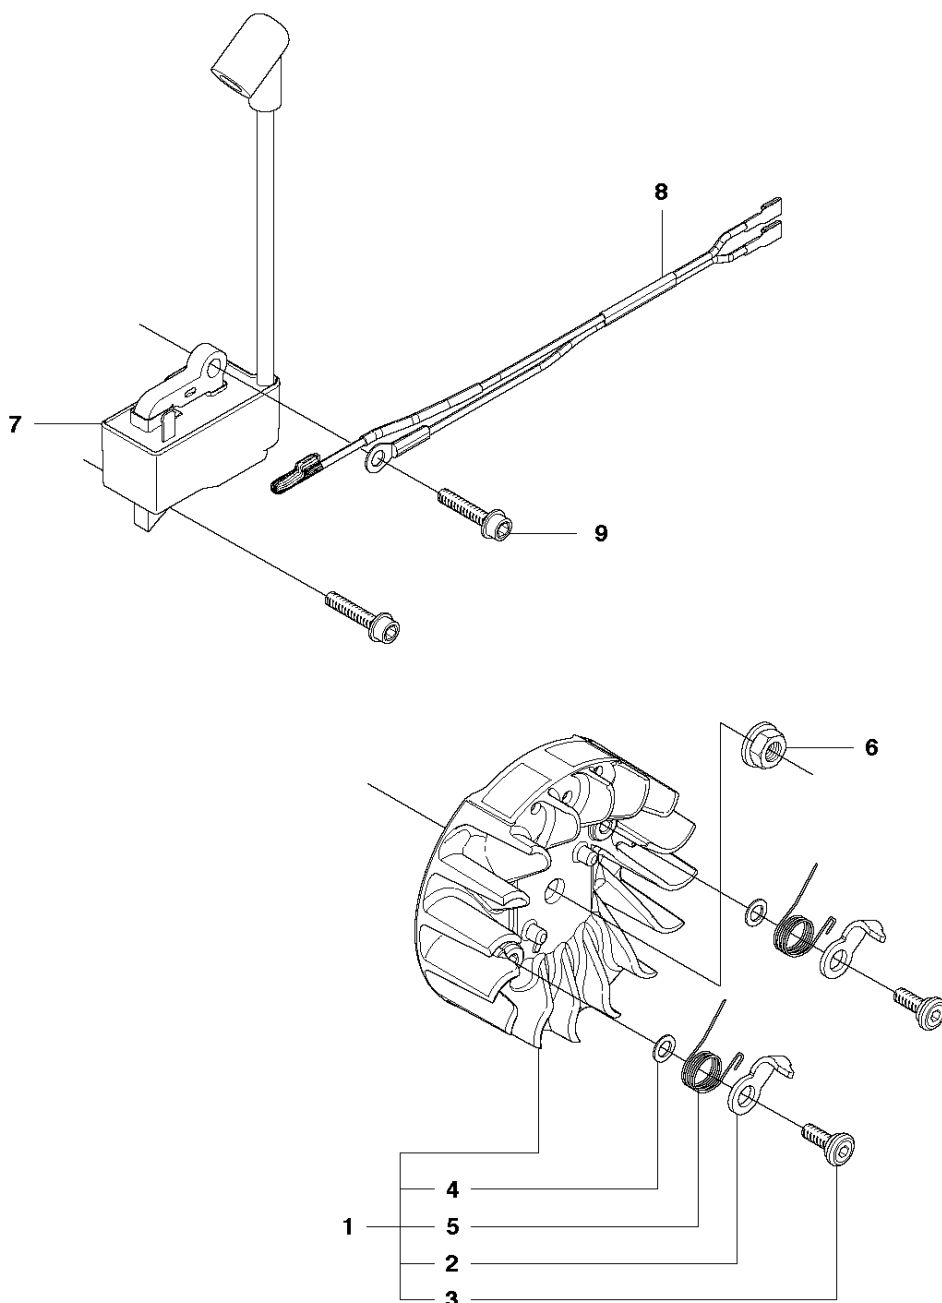

E 435 II, 435e II
IGNITION SYSTEM

IGNITION SYSTEM

435 II

Ref	Part no.	Description	Remark	Qty	Kit
1	580 27 98-01	FLYWHEEL ASSY		1	
2	537 24 56-01	STARTER PAWL		2	1
3	501 81 99-03	SCREW		2	1
4	503 23 00-42	WASHER		2	1
5	529 27 11-01	SPRING		2	1
6	503 22 04-01	NUT		1	
7	579 63 88-01	IGNITION MODULE		1	
8	510 10 14-01	WIRING ASSY		1	
9	503 20 02-20	SCREW IHSCFM		2