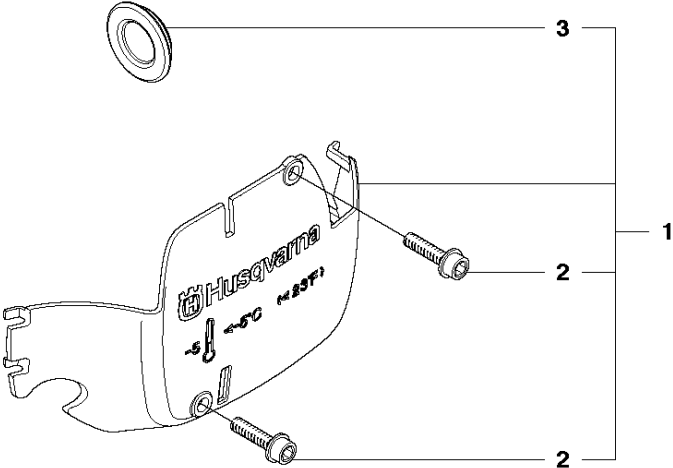

Q 435 II, 435e II
WINTER KIT

Ref	Part no.	Description	Remark	Qty	Kit
1	505 45 04-01	WINTER KIT	Winter kit	1	
2	503 21 70-16	SCREW CCRPANT	Screw	2	1
3	503 40 59-01	WINTER PLUG	Winter plug	1	1