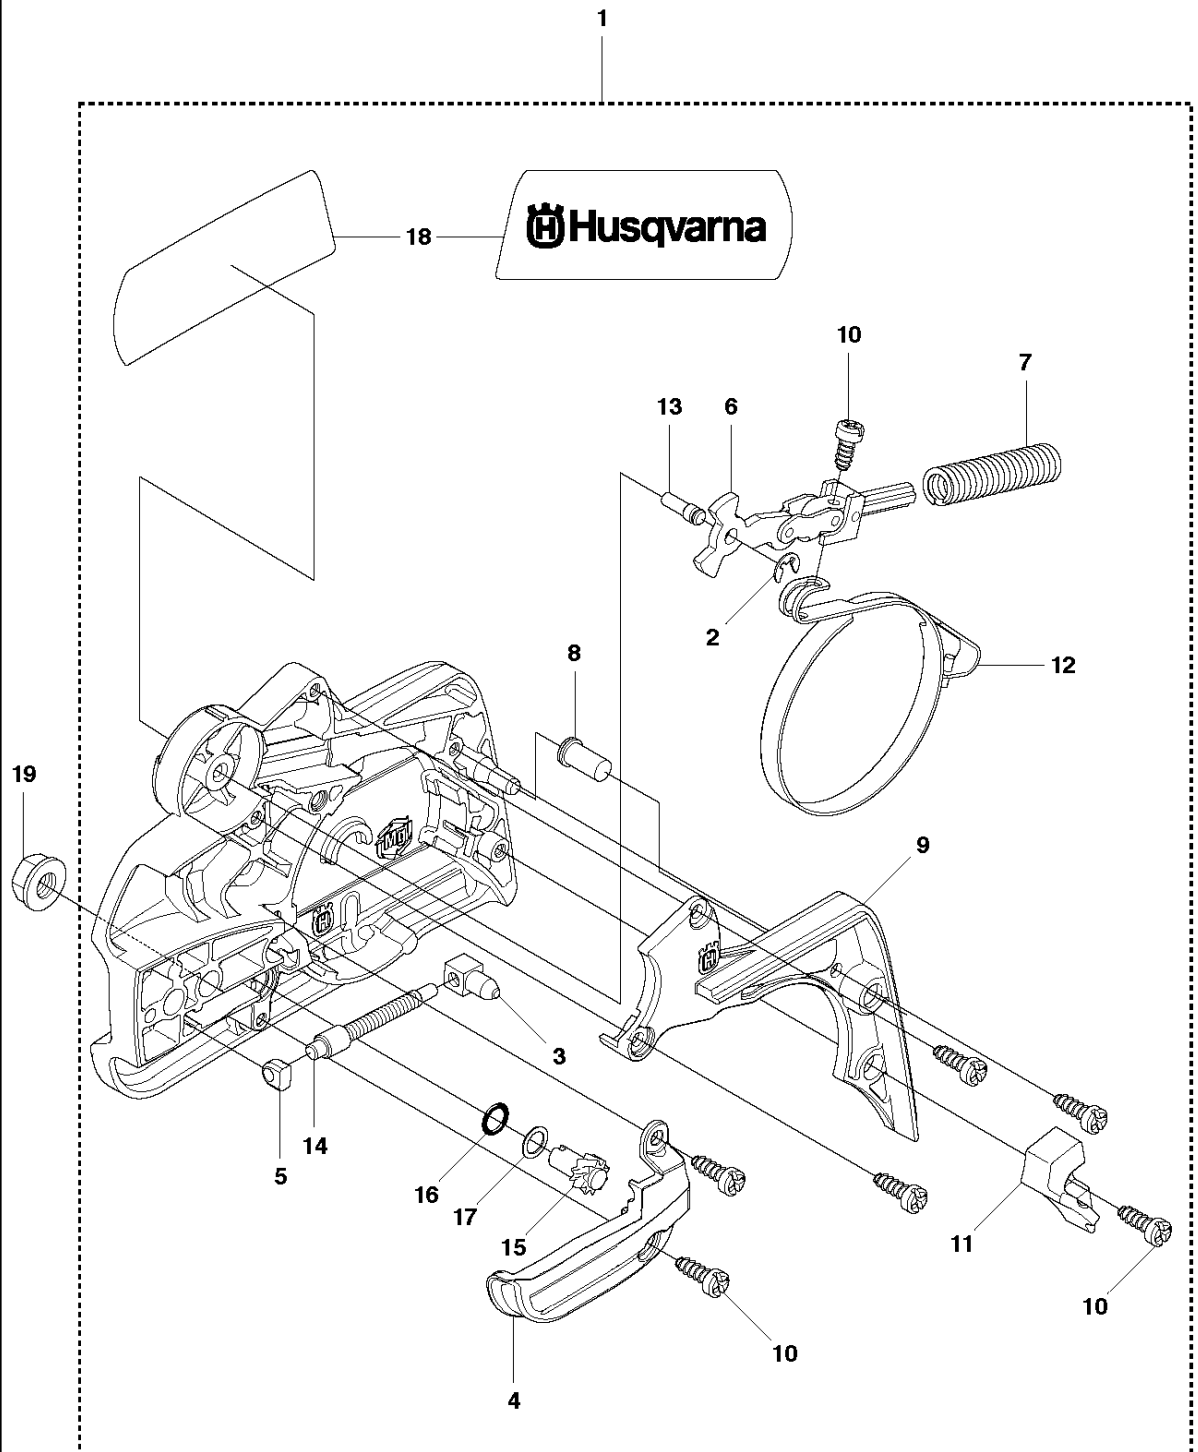

# SPARE PARTS LIST

CHAIN SAWS

435 II

**A2** 435 II  
CHAIN BREAK & CLUTCH COVER

## CHAIN BRAKE &amp; CLUTCH COVER

435 II

Ref	Part no.	Description	Remark	Qty	Kit
1	501 38 82-01	CLUTCH COVER ASSY			
2	735 31 08-20	E-CLIP		1	1
3	537 28 66-01	PAWL		1	1
4	540 06 33-01	CHAIN GUIDE		1	1
5	537 01 74-01	BEARING SLEEVE		1	1
6	503 89 08-02	KNEE JOINT ASSY		1	1
7	505 89 26-01	BRAKE SPRING		1	1
8	503 85 52-01	GUIDE BUSHING		1	1
9	544 24 85-01	COVER LID		1	1
10	503 21 70-10	SCREW CCRPANT		7	1
11	544 25 31-01	WEAR PROTECTION		1	1
12	544 30 60-01	BRAKE BAND ASSY		1	1
13	503 89 29-01	PIN KNEE-JOINT		1	1
14	537 39 70-01	WORM SCREW		1	1
15	537 07 94-02	WORM WHEEL		1	1
16	740 48 07-02	O-RING		1	1
17	503 23 00-63	WASHER		1	1
18	544 37 68-01	LABEL		1	1
19	503 22 00-01	HEXAGON NUT FLANGE		1	

## CLUTCH &amp; OIL PUMP

435 II

Ref	Part no.	Description	Remark	Qty	Kit
1	575 56 80-01	CLUTCH ASSY		1	
2	574 71 88-01	CLUTCH SPRING		2	1
3	505 44 15-01	CLUTCH DRUM		1	
4	503 53 92-01	NEEDLE BEARING		1	3
5	544 21 24-02	WORM GEAR		1	
6	540 05 79-01	PUMP PISTON		1	
7	537 15 48-01	PUMP CYLINDER		1	
8	544 08 42-01	OIL HOSE		1	