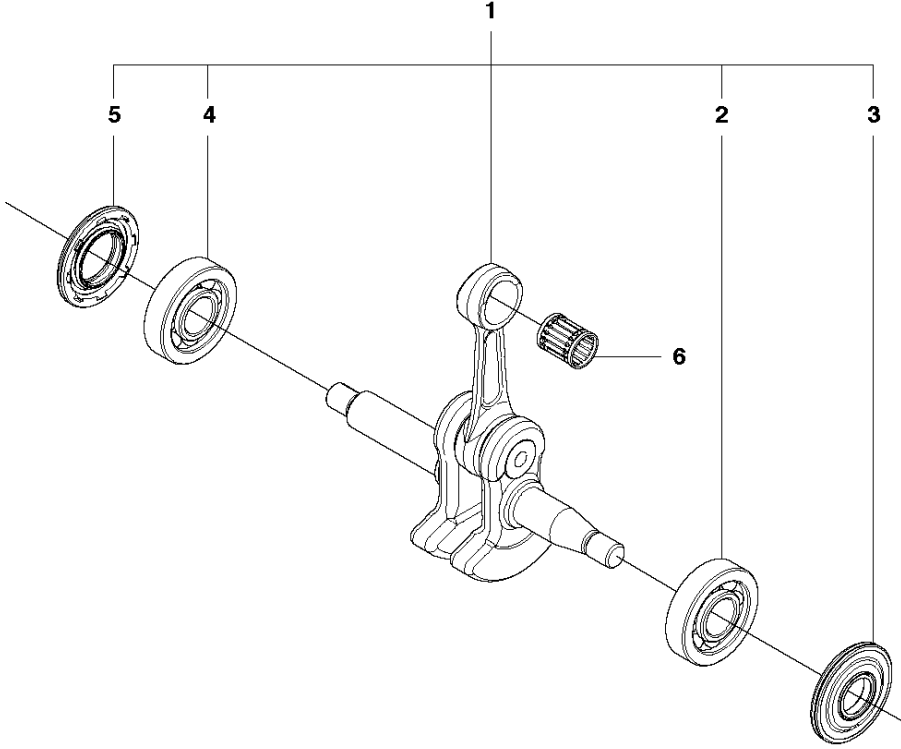

J 435 II, 435e II
CRANKSHAFT

CRANKSHAFT

435 II

Ref	Part no.	Description	Remark	Qty	Kit
1	525 60 46-01	CRANKSHAFT ASSY		1	
2	544 24 87-02	BALL BEARING		1	1
3	544 25 12-01	SEALING		1	1
4	544 24 88-02	BALL BEARING		1	1
5	544 25 13-01	SEALING		1	1
6	503 41 41-01	NEEDLE BEARING		1