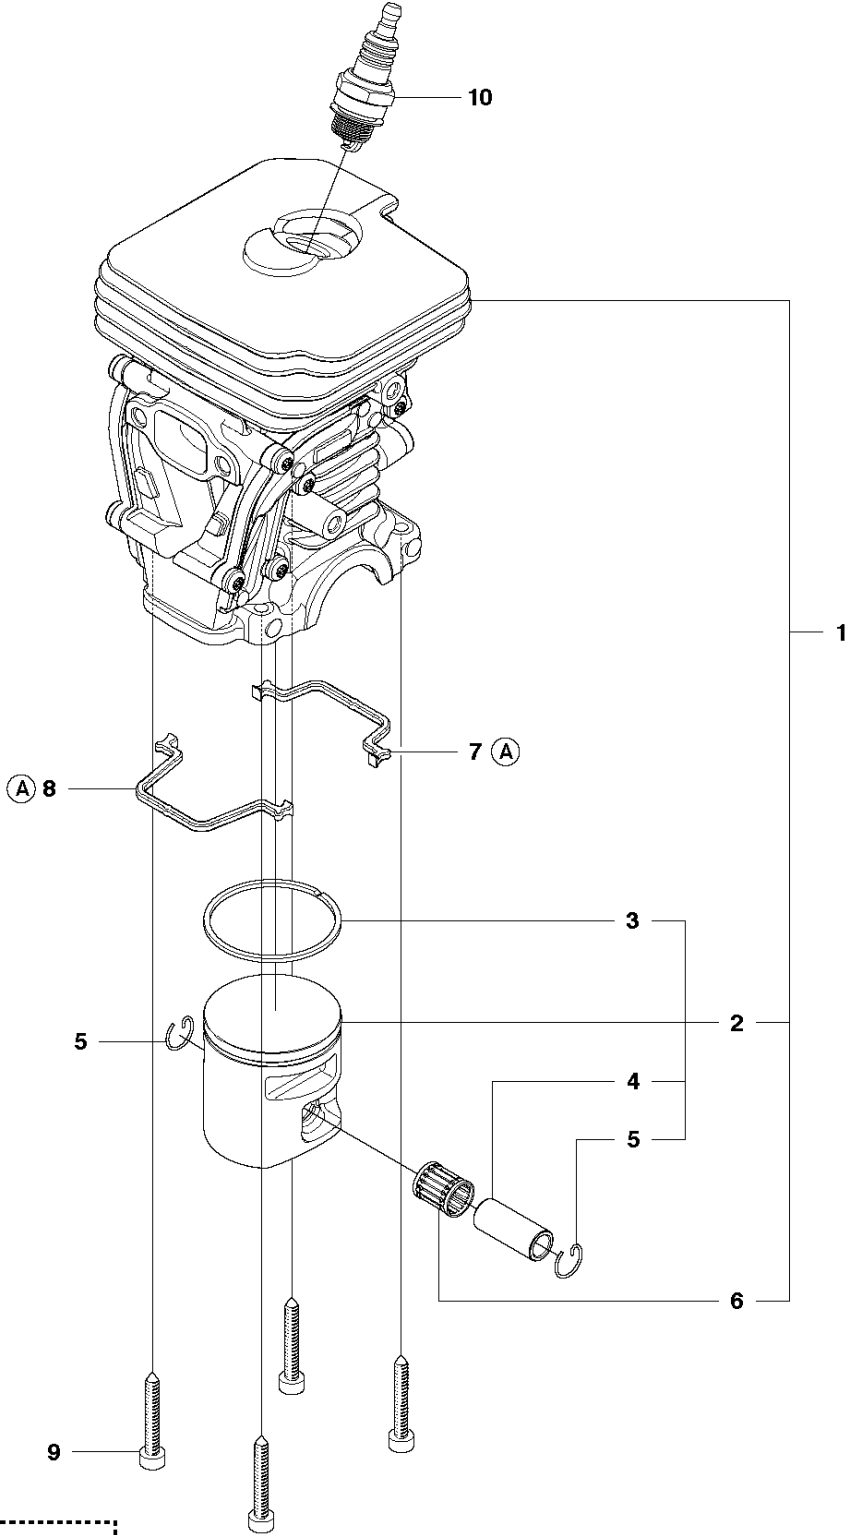

H 435 II, 435e II
CYLINDER PISTON

(A) 504 79 40-01
Set of gaskets

CYLINDER PISTON

435 II

Ref	Part no.	Description	Remark	Qty	Kit
1	504 73 51-03	CYLINDER		1	
2	502 62 50-02	PISTON ASSY		1	1
3	544 40 59-01	PISTON RING		1	2
4	544 40 60-01	PISTON PIN		1	2
5	537 39 99-01	CIRCLIP		2	2
6	503 41 41-01	NEEDLE BEARING		1	1
7	544 39 60-01	GASKET		1	11
8	544 39 59-01	GASKET		1	11
9	725 53 33-55	SCREW IHSCM		4	
10	503 23 51-11	SPARK PLUG		1	
11	504 79 40-01	GASKET		1