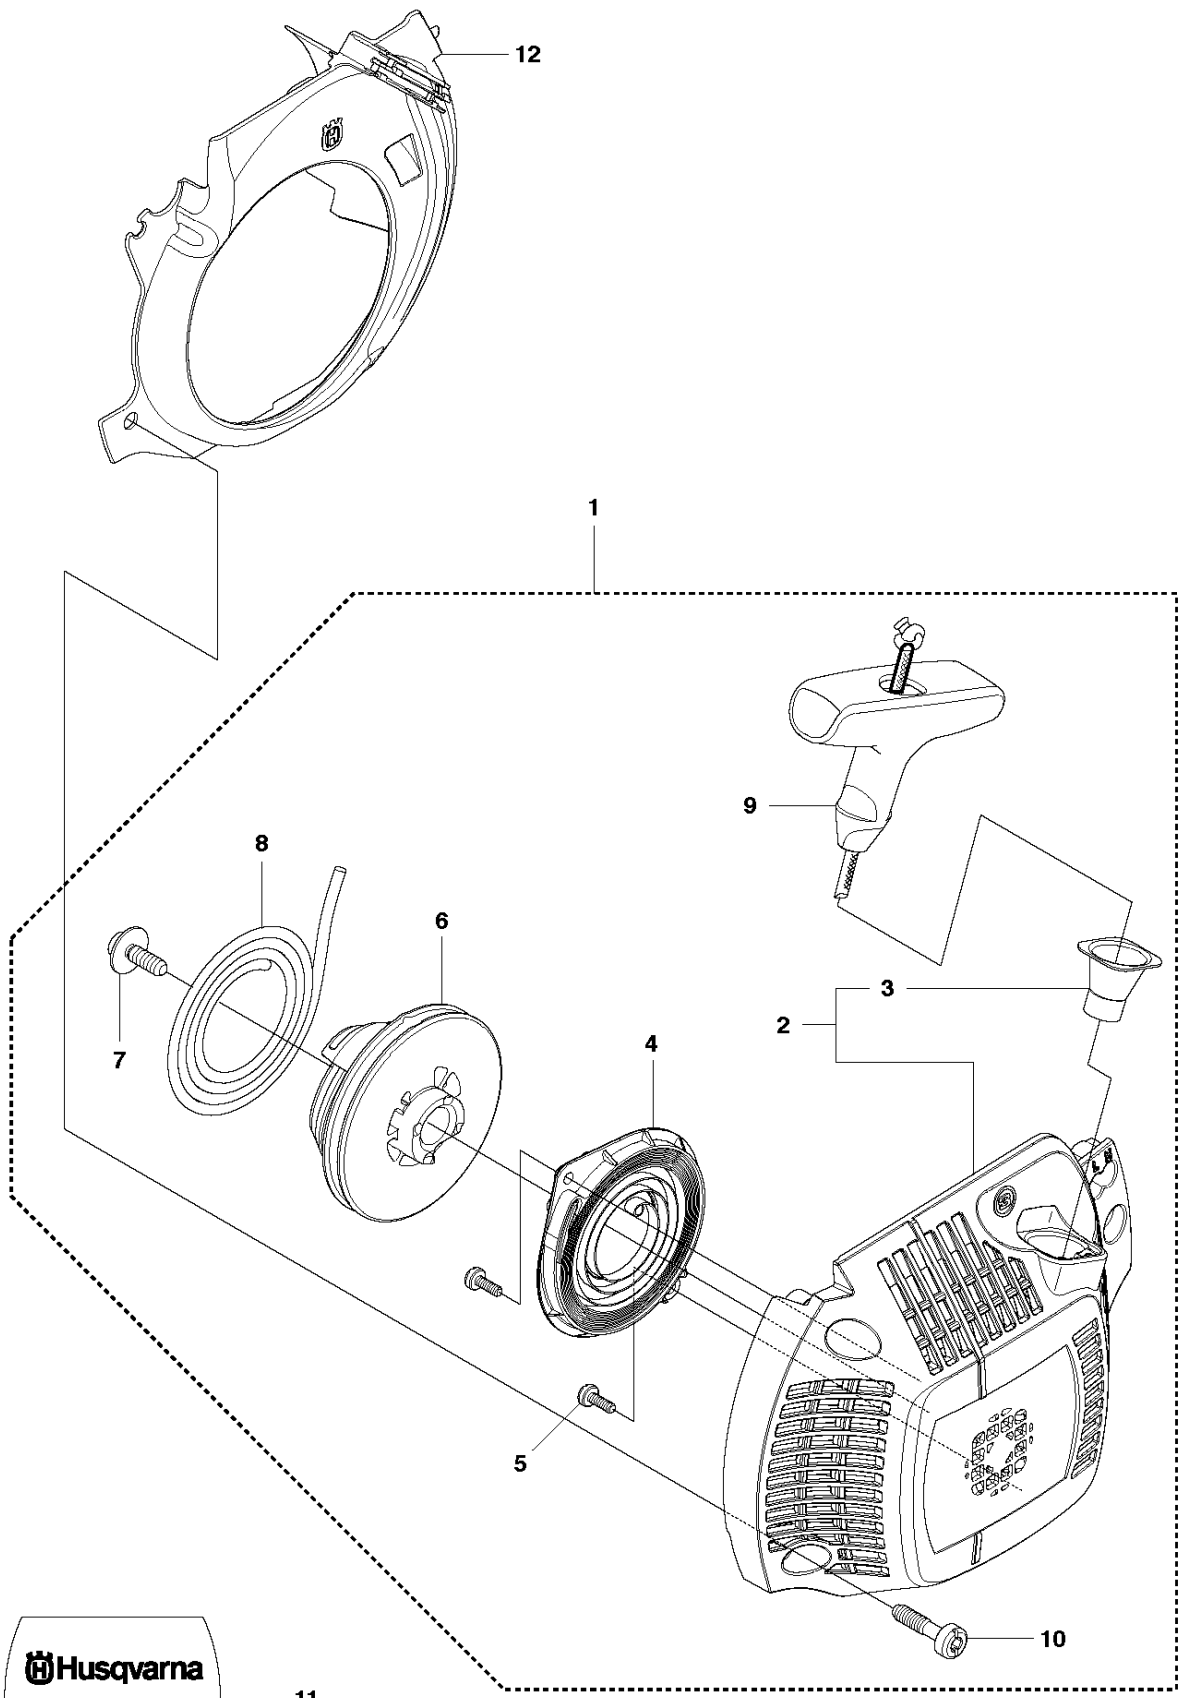

# SPARE PARTS LIST

CHAIN SAWS

435 II

**A2** 435 II  
CHAIN BREAK & CLUTCH COVER

## CHAIN BRAKE &amp; CLUTCH COVER

435 II

Ref	Part no.	Description	Remark	Qty	Kit
1	501 38 82-01	CLUTCH COVER ASSY			
2	735 31 08-20	E-CLIP		1	1
3	537 28 66-01	PAWL		1	1
4	540 06 33-01	CHAIN GUIDE		1	1
5	537 01 74-01	BEARING SLEEVE		1	1
6	503 89 08-02	KNEE JOINT ASSY		1	1
7	505 89 26-01	BRAKE SPRING		1	1
8	503 85 52-01	GUIDE BUSHING		1	1
9	544 24 85-01	COVER LID		1	1
10	503 21 70-10	SCREW CCRPANT		7	1
11	544 25 31-01	WEAR PROTECTION		1	1
12	544 30 60-01	BRAKE BAND ASSY		1	1
13	503 89 29-01	PIN KNEE-JOINT		1	1
14	537 39 70-01	WORM SCREW		1	1
15	537 07 94-02	WORM WHEEL		1	1
16	740 48 07-02	O-RING		1	1
17	503 23 00-63	WASHER		1	1
18	544 37 68-01	LABEL		1	1
19	503 22 00-01	HEXAGON NUT FLANGE		1	

## CLUTCH &amp; OIL PUMP

435 II

Ref	Part no.	Description	Remark	Qty	Kit
1	575 56 80-01	CLUTCH ASSY		1	
2	574 71 88-01	CLUTCH SPRING		2	1
3	505 44 15-01	CLUTCH DRUM		1	
4	503 53 92-01	NEEDLE BEARING		1	3
5	544 21 24-02	WORM GEAR		1	
6	540 05 79-01	PUMP PISTON		1	
7	537 15 48-01	PUMP CYLINDER		1	
8	544 08 42-01	OIL HOSE		1	

**C** 435 II, 435e II  
CYLINDER COVER

CYLINDER COVER

435 II

Ref	Part no.	Description	Remark	Qty	Kit
1	504 79 02-01	CYLINDER COVER ASSY		1	
2	522 73 60-01	LABEL		1	1
3	503 89 47-01	SNAP		3	

**D1** 435 II  
STARTER