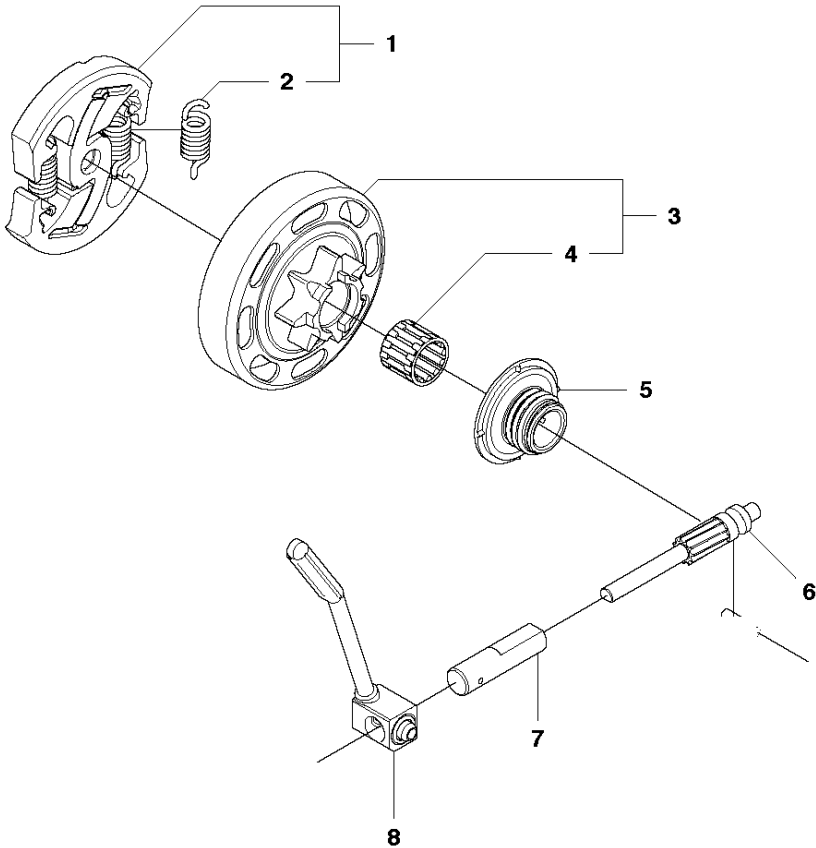

# SPARE PARTS LIST

CHAIN SAWS

435 II

**A2** 435 II  
CHAIN BREAK & CLUTCH COVER

## CHAIN BRAKE &amp; CLUTCH COVER

435 II

Ref	Part no.	Description	Remark	Qty	Kit
1	501 38 82-01	CLUTCH COVER ASSY			
2	735 31 08-20	E-CLIP		1	1
3	537 28 66-01	PAWL		1	1
4	540 06 33-01	CHAIN GUIDE		1	1
5	537 01 74-01	BEARING SLEEVE		1	1
6	503 89 08-02	KNEE JOINT ASSY		1	1
7	505 89 26-01	BRAKE SPRING		1	1
8	503 85 52-01	GUIDE BUSHING		1	1
9	544 24 85-01	COVER LID		1	1
10	503 21 70-10	SCREW CCRPANT		7	1
11	544 25 31-01	WEAR PROTECTION		1	1
12	544 30 60-01	BRAKE BAND ASSY		1	1
13	503 89 29-01	PIN KNEE-JOINT		1	1
14	537 39 70-01	WORM SCREW		1	1
15	537 07 94-02	WORM WHEEL		1	1
16	740 48 07-02	O-RING		1	1
17	503 23 00-63	WASHER		1	1
18	544 37 68-01	LABEL		1	1
19	503 22 00-01	HEXAGON NUT FLANGE		1	

## CLUTCH &amp; OIL PUMP

435 II

Ref	Part no.	Description	Remark	Qty	Kit
1	575 56 80-01	CLUTCH ASSY		1	
2	574 71 88-01	CLUTCH SPRING		2	1
3	505 44 15-01	CLUTCH DRUM		1	
4	503 53 92-01	NEEDLE BEARING		1	3
5	544 21 24-02	WORM GEAR		1	
6	540 05 79-01	PUMP PISTON		1	
7	537 15 48-01	PUMP CYLINDER		1	
8	544 08 42-01	OIL HOSE		1	