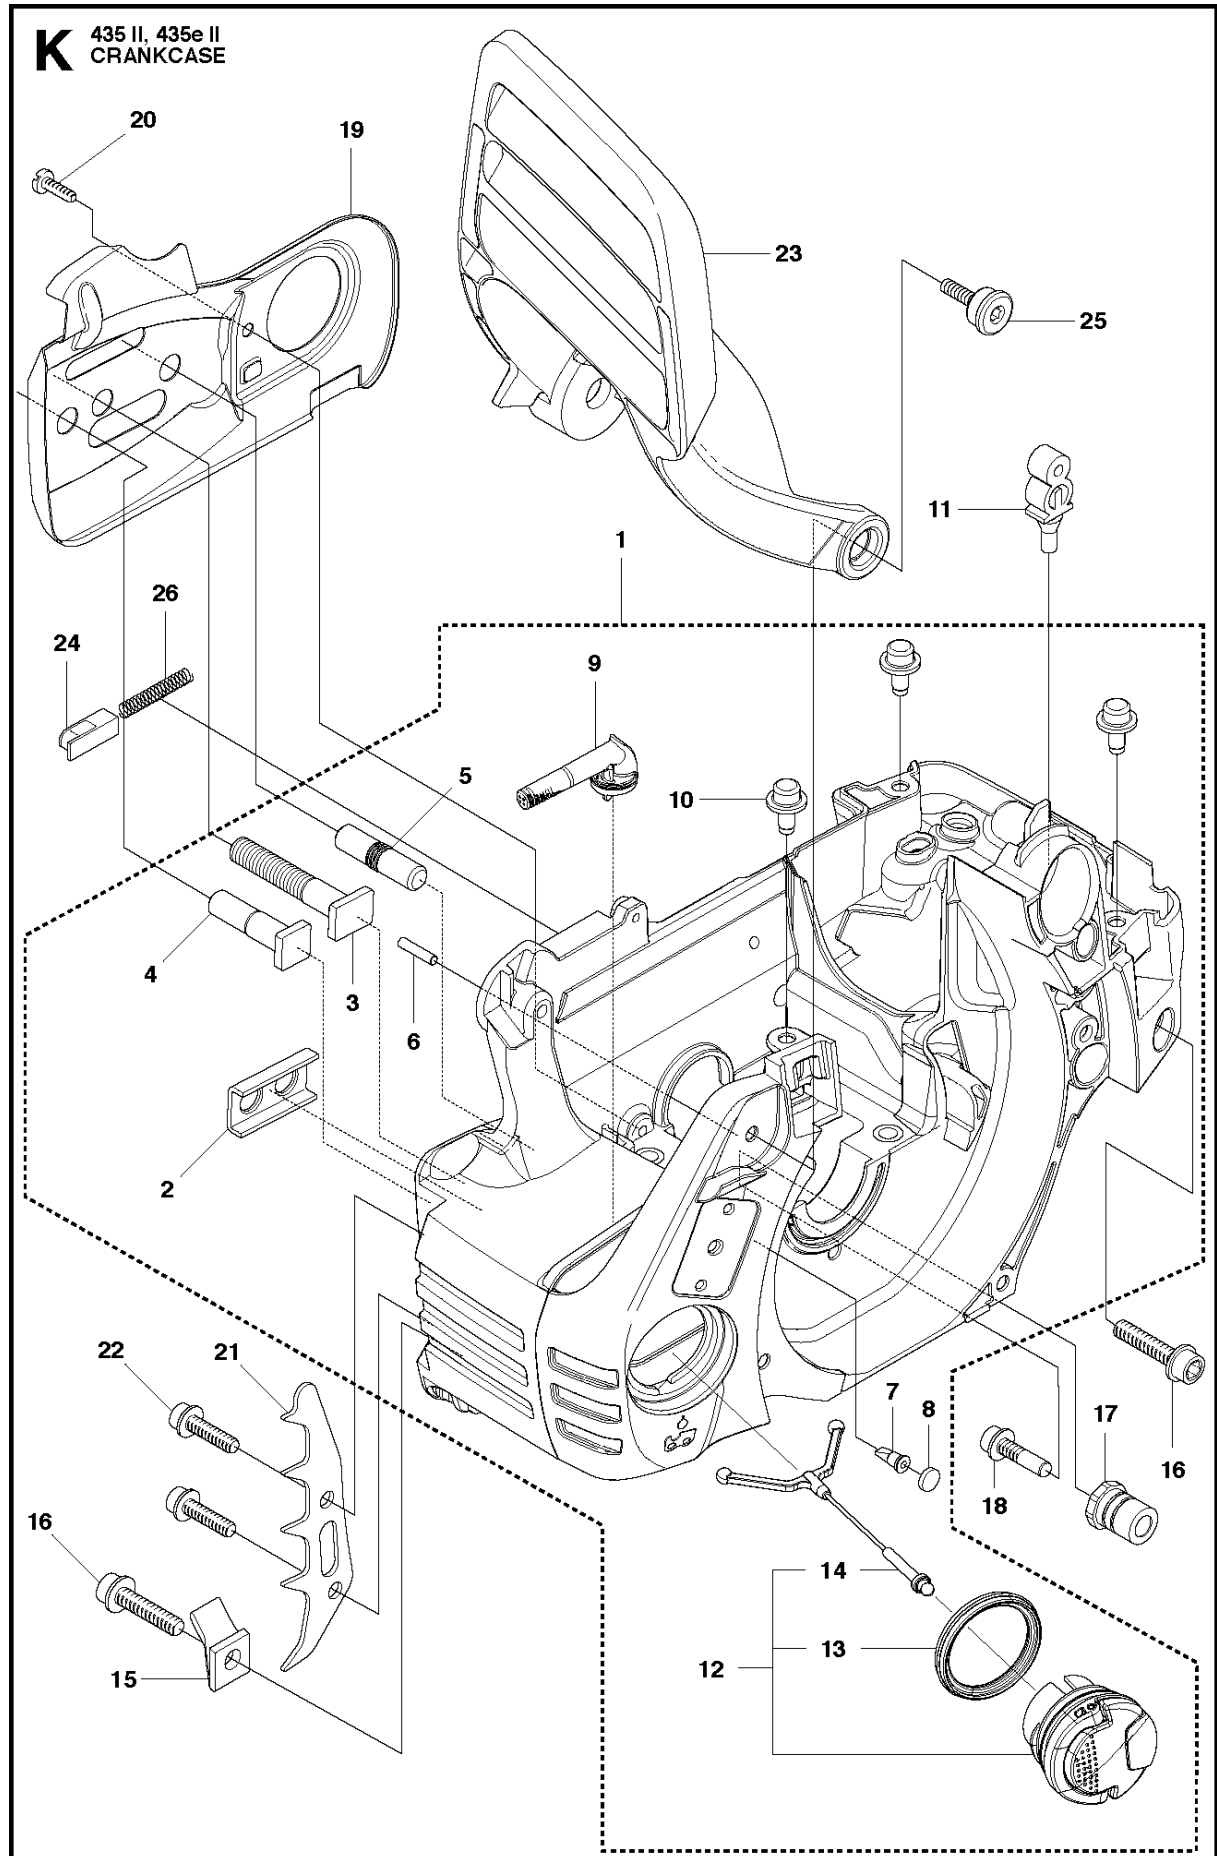

Ref	Part no.	Description	Remark	Qty	Kit
1	544 93 25-07	CRANKCASE ASSY		1	
2	503 87 58-02	STIFFENING PLATE		1	1
3	503 87 54-02	BAR BOLT		1	1
4	537 33 46-01	BAR BOLT		1	1
5	544 03 64-01	BAR BOLT		1	1
6	503 24 09-05	NEEDLE ROLLER		1	1
7	530 02 61-19	CHECK VALVE		1	1
8	537 40 35-01	FILTER		1	1
9	544 08 33-01	OIL SCREEN		1	1
10	544 33 16-01	GUIDE PIN		3	1
11	503 86 93-01	CARBURETTOR MOUNTING		1	
12	522 62 00-01	TANK CAP ASSY		1	1
13	537 21 50-01	SEALING		1	1,12
14	503 57 89-01	HOLDER		1	1,12
15	503 88 63-01	CHAIN CATCHER PIN		1	
16	503 21 88-76	SCREW IHSCFT		2	
17	501 00 76-01	LATERAL SUPPORT		1	
18	503 21 51-03	SCREW IHSCFT		1	
19	544 28 46-01	CHAIN GUIDE PLATE		1	
20	503 21 70-10	SCREW CCRPANT		1	
21	544 28 65-01	INDRE BARKSTØD		1	
22	503 21 75-20	SCREW IHSCFT		2	
23	544 25 15-01	HAND GUARD		1	
24	503 89 24-01	LOCK		1	
25	503 89 30-01	SCREW		2	
26	503 43 65-01	POSITION SPRING		1