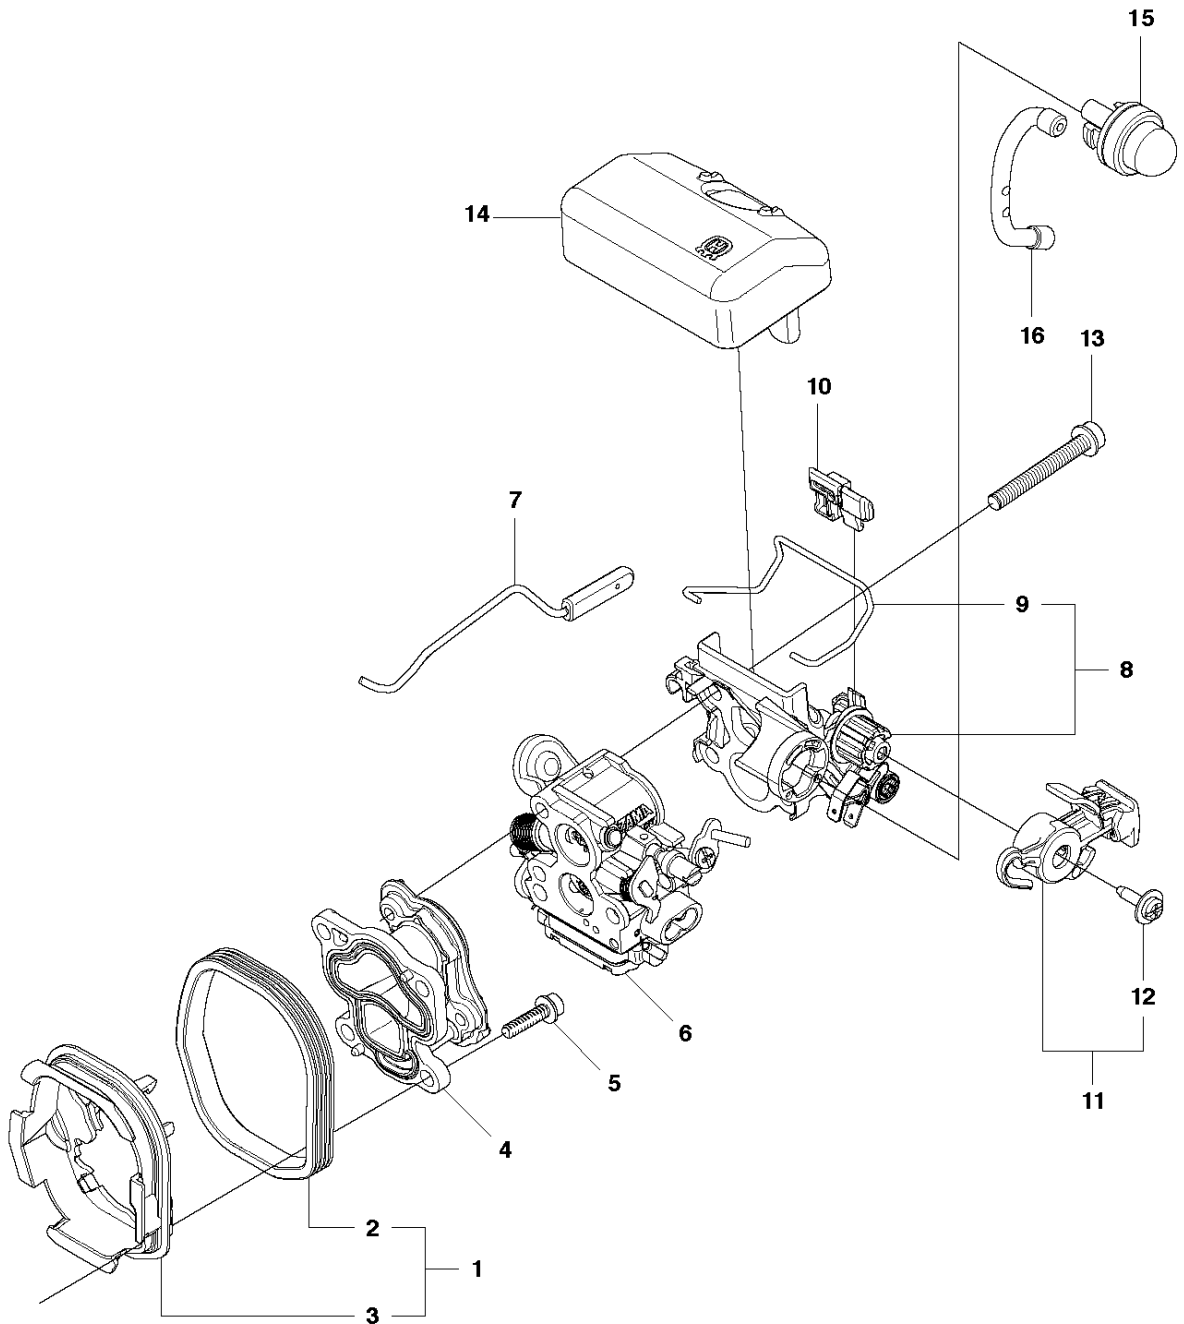

G 435 II, 435e II
CARBURETOR & AIR FILTER

Ref	Part no.	Description	Remark	Qty	Kit
1	504 72 47-01	INSULATION WALL		1	
2	504 72 45-01	INSULATION WALL		1	1
3	504 72 44-01	INSULATION WALL		1	1
4	504 20 12-01	INLET PIPE		1	
5	503 20 02-16	SCREW IHSCFM		4	
6	506 45 05-01	CARBURETTOR		1	
7	544 28 44-01	THROTTLE ROD ASSY		1	
8	544 97 64-01	FILTER HOLDER		1	
9	544 39 26-01	SHACKLE		1	8
10	504 71 25-01	GUIDE		1	
11	544 84 43-02	CONTROL		1	
12	544 97 66-01	SCREW		1	11
13	503 20 02-40	SCREW IHSCFM		3	
14	544 80 54-02	AIR FILTER		1	
14	544 80 54-03	AIR FILTER		1	
15	503 93 66-01	PRIMER HOUSING		1	
16	544 40 19-01	HOSE		1